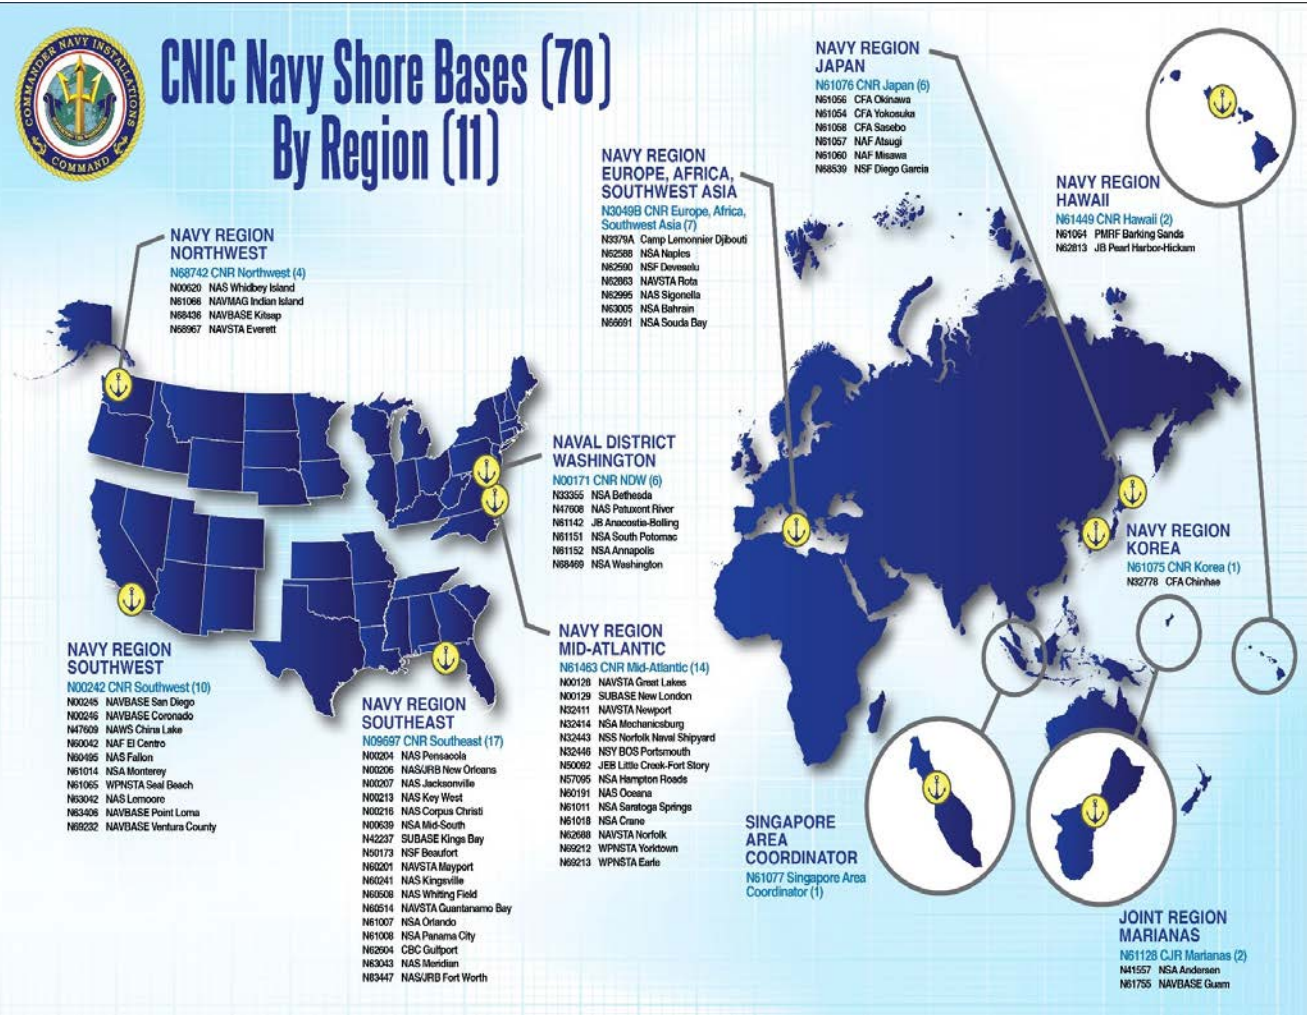

CNIC Navy Shore Bases (70) By Region (11)

NAVY REGION NORTHWEST

NAVY REGION SOUTHWEST

NAVY REGION SOUTHEAST

NAVAL DISTRICT WASHINGTON

NAVY REGION MID-ATLANTIC

NAVY REGION EUROPE, AFRICA, SOUTHWEST ASIA

NAVY REGION JAPAN

NAVY REGION HAWAII

NAVY REGION KOREA

- N61075 CNR Korea (1)
- N62778 CFA Chinhee

SINGAPORE AREA COORDINATOR

- N61077 Singapore Area Coordinator (1)

JOINT REGION MARIANAS